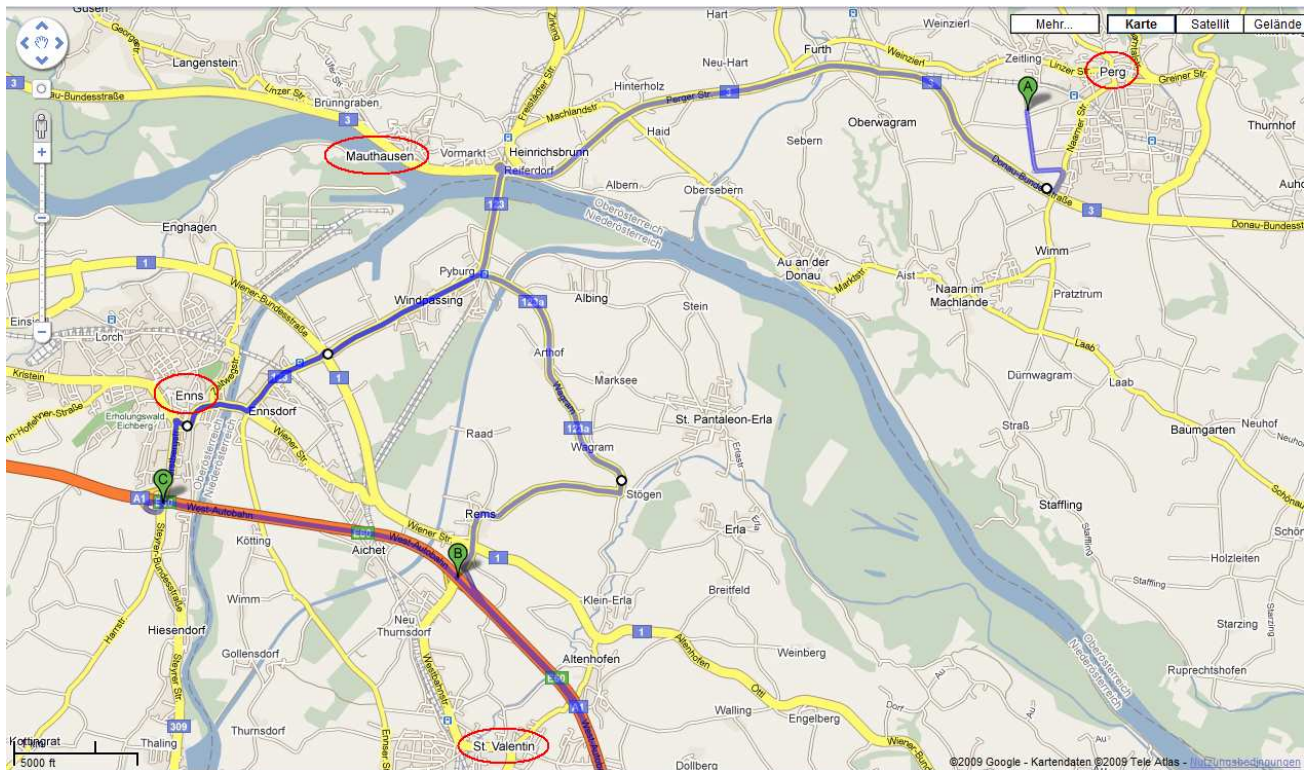

1.1 Getting to the company ITC

How to find us

- Exit from the west-freeway A1 by the at the connection point **Enns** or **St. Valentin**
- Follow the below-mentioned route-mark like the trafficsigns – **direction**
- Immediately after crossing the Donau River, continue on the **B3 in the direction of Perg**
- Leave the B3 right at the **exit "Perg Centre"**
- Follow the signs to **"police"** and you arrive us in 2 minutes - (orange) **ITC-company building**

- A) Stand point company ITC
- B) Freeway connection point St. Valentin, (until here ca. 20 minutes to Perg)
- C) Freeway connection point Enns, (until here ca. 25 minutes to Perg)

1.1 Possibilities for overnight stay Perg / environment