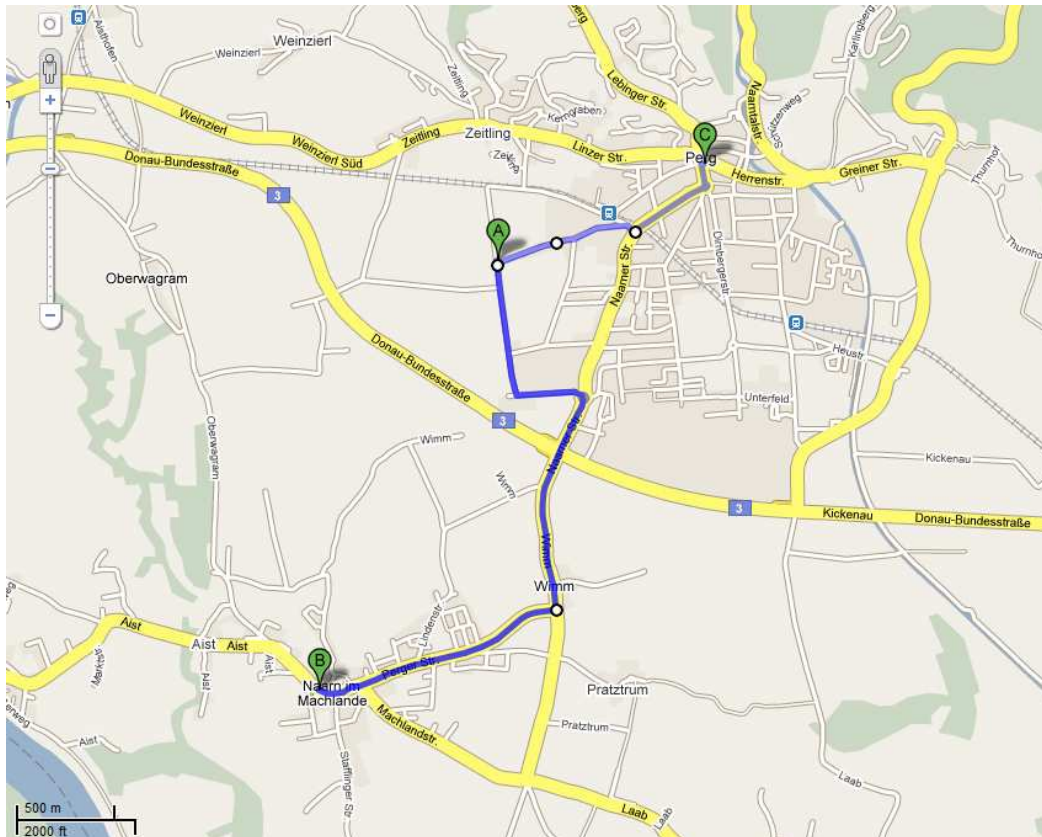

1.1 Getting to the company ITC

How to find us

- Exit from the west-freeway A1 by the at the connection point **Enns** or **St. Valentin**
- Follow the below-mentioned route-mark like the trafficsigns – **direction**
- Immediately after crossing the Donau River, continue on the **B3 in the direction of Perg**
- Leave the B3 right at the **exit "Perg Centre"**
- Follow the signs to **"police"** and you arrive us in 2 minutes - (orange) **ITC-company building**

- A) Stand point company ITC
- B) Freeway connection point St. Valentin, (until here ca. 20 minutes to Perg)
- C) Freeway connection point Enns, (until here ca. 25 minutes to Perg)

1.1 Possibilities for overnight stay Perg / environment